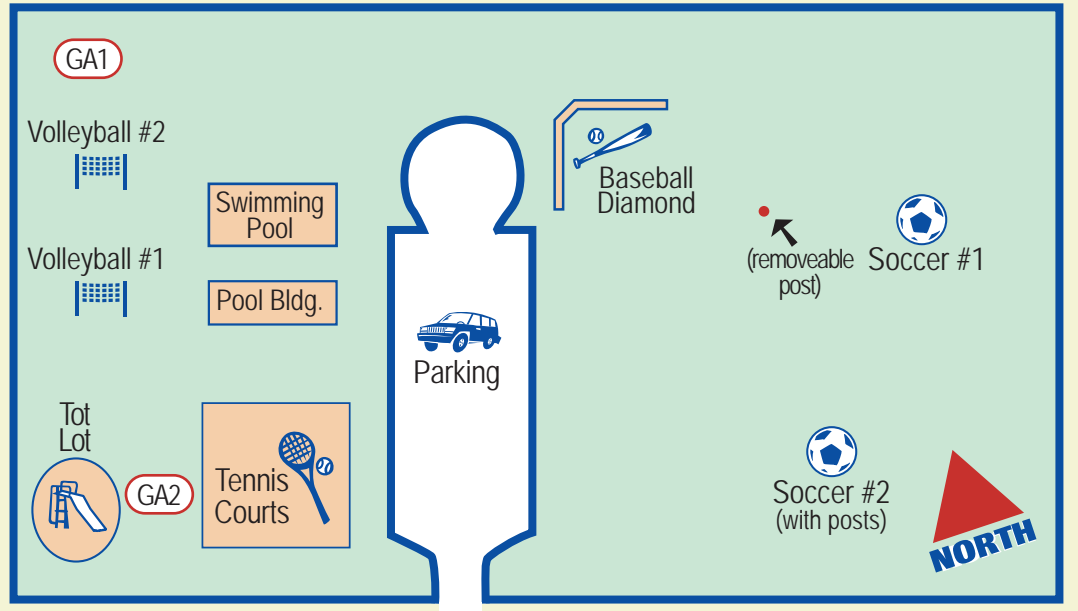

GA1 - 1 table, 1 small BBQ,
accommodates 50
GA2 - No tables or BBQ,
accommodates 50
*No alcohol,
no amplified sound.*

Glenn Hall Park

5415 Sandburg Drive
City of Sacramento

Carlson Drive →

Sandburg Drive